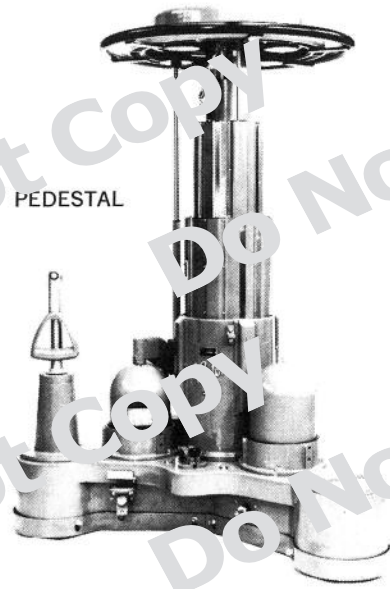

OUTSIDE BROADCAST DOLLIE TYPE 526

HEAVY LIGHT PEDESTAL

HEAVY DUTY PEDESTAL
MARK II HEAD ON TOP

LIGHT PEDESTAL

HEAVY DUTY TRIPOD ON HEAVY DUTY SKID
MARK III HEAD ON TOP

HEAD ON CRANE